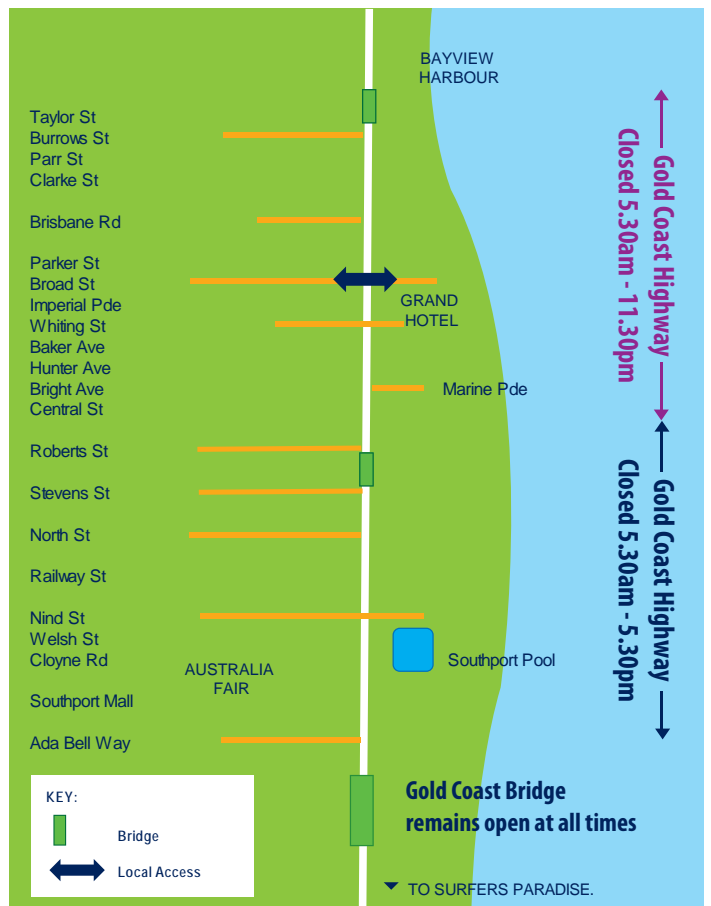

Gold Coast Highway Road Closure Sunday 13 September

**Closure on Gold Coast Highway
Wednesday 9 September AND Friday 11 September,
SOUTH BOUND ONLY.
Detours in place.**

Saturday 12 Sept

5.30am to 2.00pm	Bayview St Marine Pde Frank St (GC Highway) - north & southbound	Matthew Flinders Dr to Marine Pde Bayview St to Brisbane Rd Brisbane Rd to Roberts St
5.30am to 5.30pm	Gold Coast Highway - north & southbound Marine Pde Roberts St	Roberts St to Ada Bell Way Loders Creek Bridge to Roberts St GC Highway to Marine Pde

Events
6.45am - Olympic Age group
3.15pm - ITU Elite Men

Sunday 13 Sept

5.30am to 11.30am	Marine Pde Frank St (GC Highway) - north & southbound	Bayview St to Brisbane Rd Brisbane Rd to Roberts St
5.30am to 5.30pm	Gold Coast Highway - north & southbound	Roberts St to Ada Bell Way

Events
6.45am - Sprint Age group
11.45am - ITU Junior Women
1.15pm - ITU Junior Men
2.45pm - ITU Elite Women

Wednesday 9 Sept

12noon to 5.30pm	Gold Coast Highway -Southbound Only	Nind St to Ada Bell Way

Events: 1.00pm - ITU Aquathlon

Friday 11 Sept

9.30am to 2.30pm	Gold Coast Highway -Southbound	Ada Bell Way to Roberts St

Events
10.00am - ITU U23 Women
12.30pm - ITU U23 Men

Police and road marshalls will assist with traffic flow in and out of minor roads. The safety of participants is of paramount importance and course marshalls will restrict crossings until it is deemed safe.