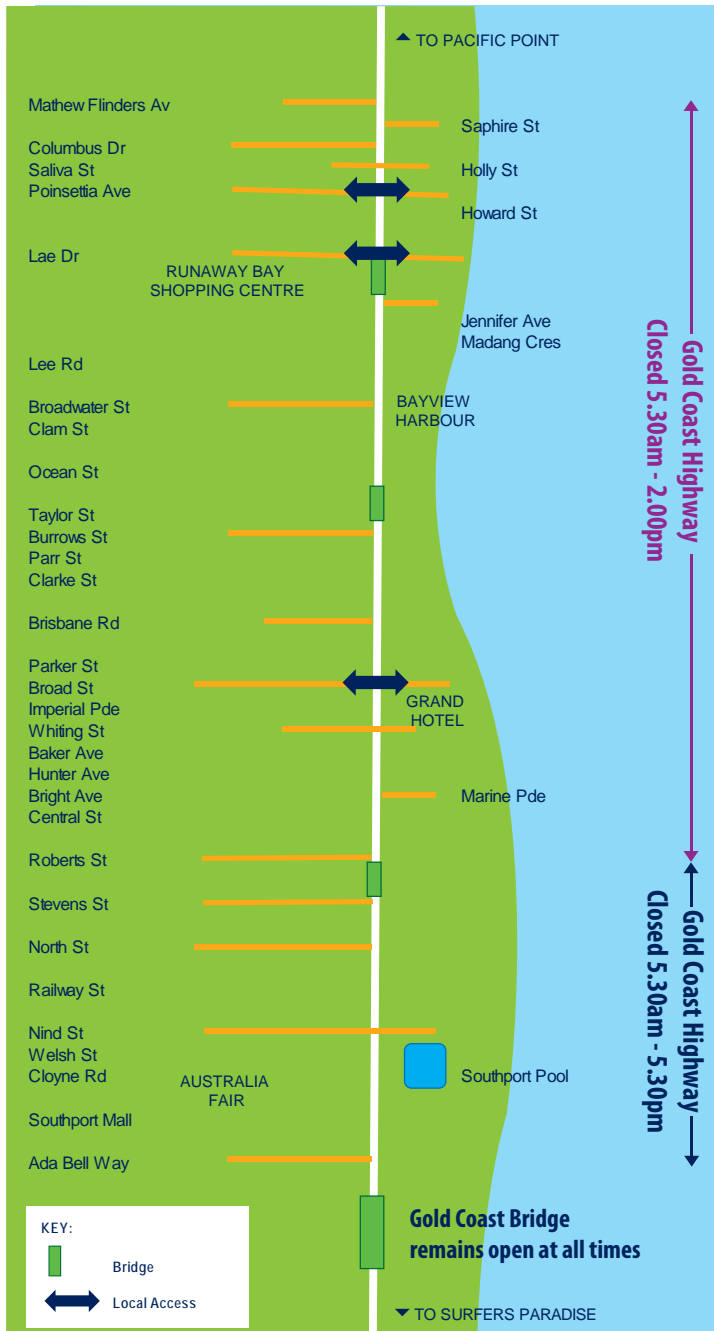

Gold Coast Highway Road Closure Saturday 12 September

Gold Coast Highway Road Closure Sunday 13 September

**Closure on Gold Coast Highway
Wednesday 9 September AND Friday 11 September,
SOUTH BOUND ONLY.
Detours in place.**

Saturday 12 Sept

5.30am to 2.00pm	Bayview St Marine Pde Frank St (GC Highway) - north & southbound	Matthew Flinders Dr to Marine Pde Bayview St to Brisbane Rd Brisbane Rd to Roberts St
5.30am to 5.30pm	Gold Coast Highway - north & southbound Marine Pde Roberts St	Roberts St to Ada Bell Way Loders Creek Bridge to Roberts St GC Highway to Marine Pde

Events
6.45am - Olympic Age group
3.15pm - ITU Elite Men

Sunday 13 Sept

5.30am to 11.30am	Marine Pde Frank St (GC Highway) - north & southbound	Bayview St to Brisbane Rd Brisbane Rd to Roberts St
5.30am to 5.30pm	Gold Coast Highway - north & southbound	Roberts St to Ada Bell Way

Events: 1.00pm - ITU Aquathlon

Friday 11 Sept

9.30am to 2.30pm	Gold Coast Highway -Southbound	Ada Bell Way to Roberts St
------------------	-----------------------------------	----------------------------